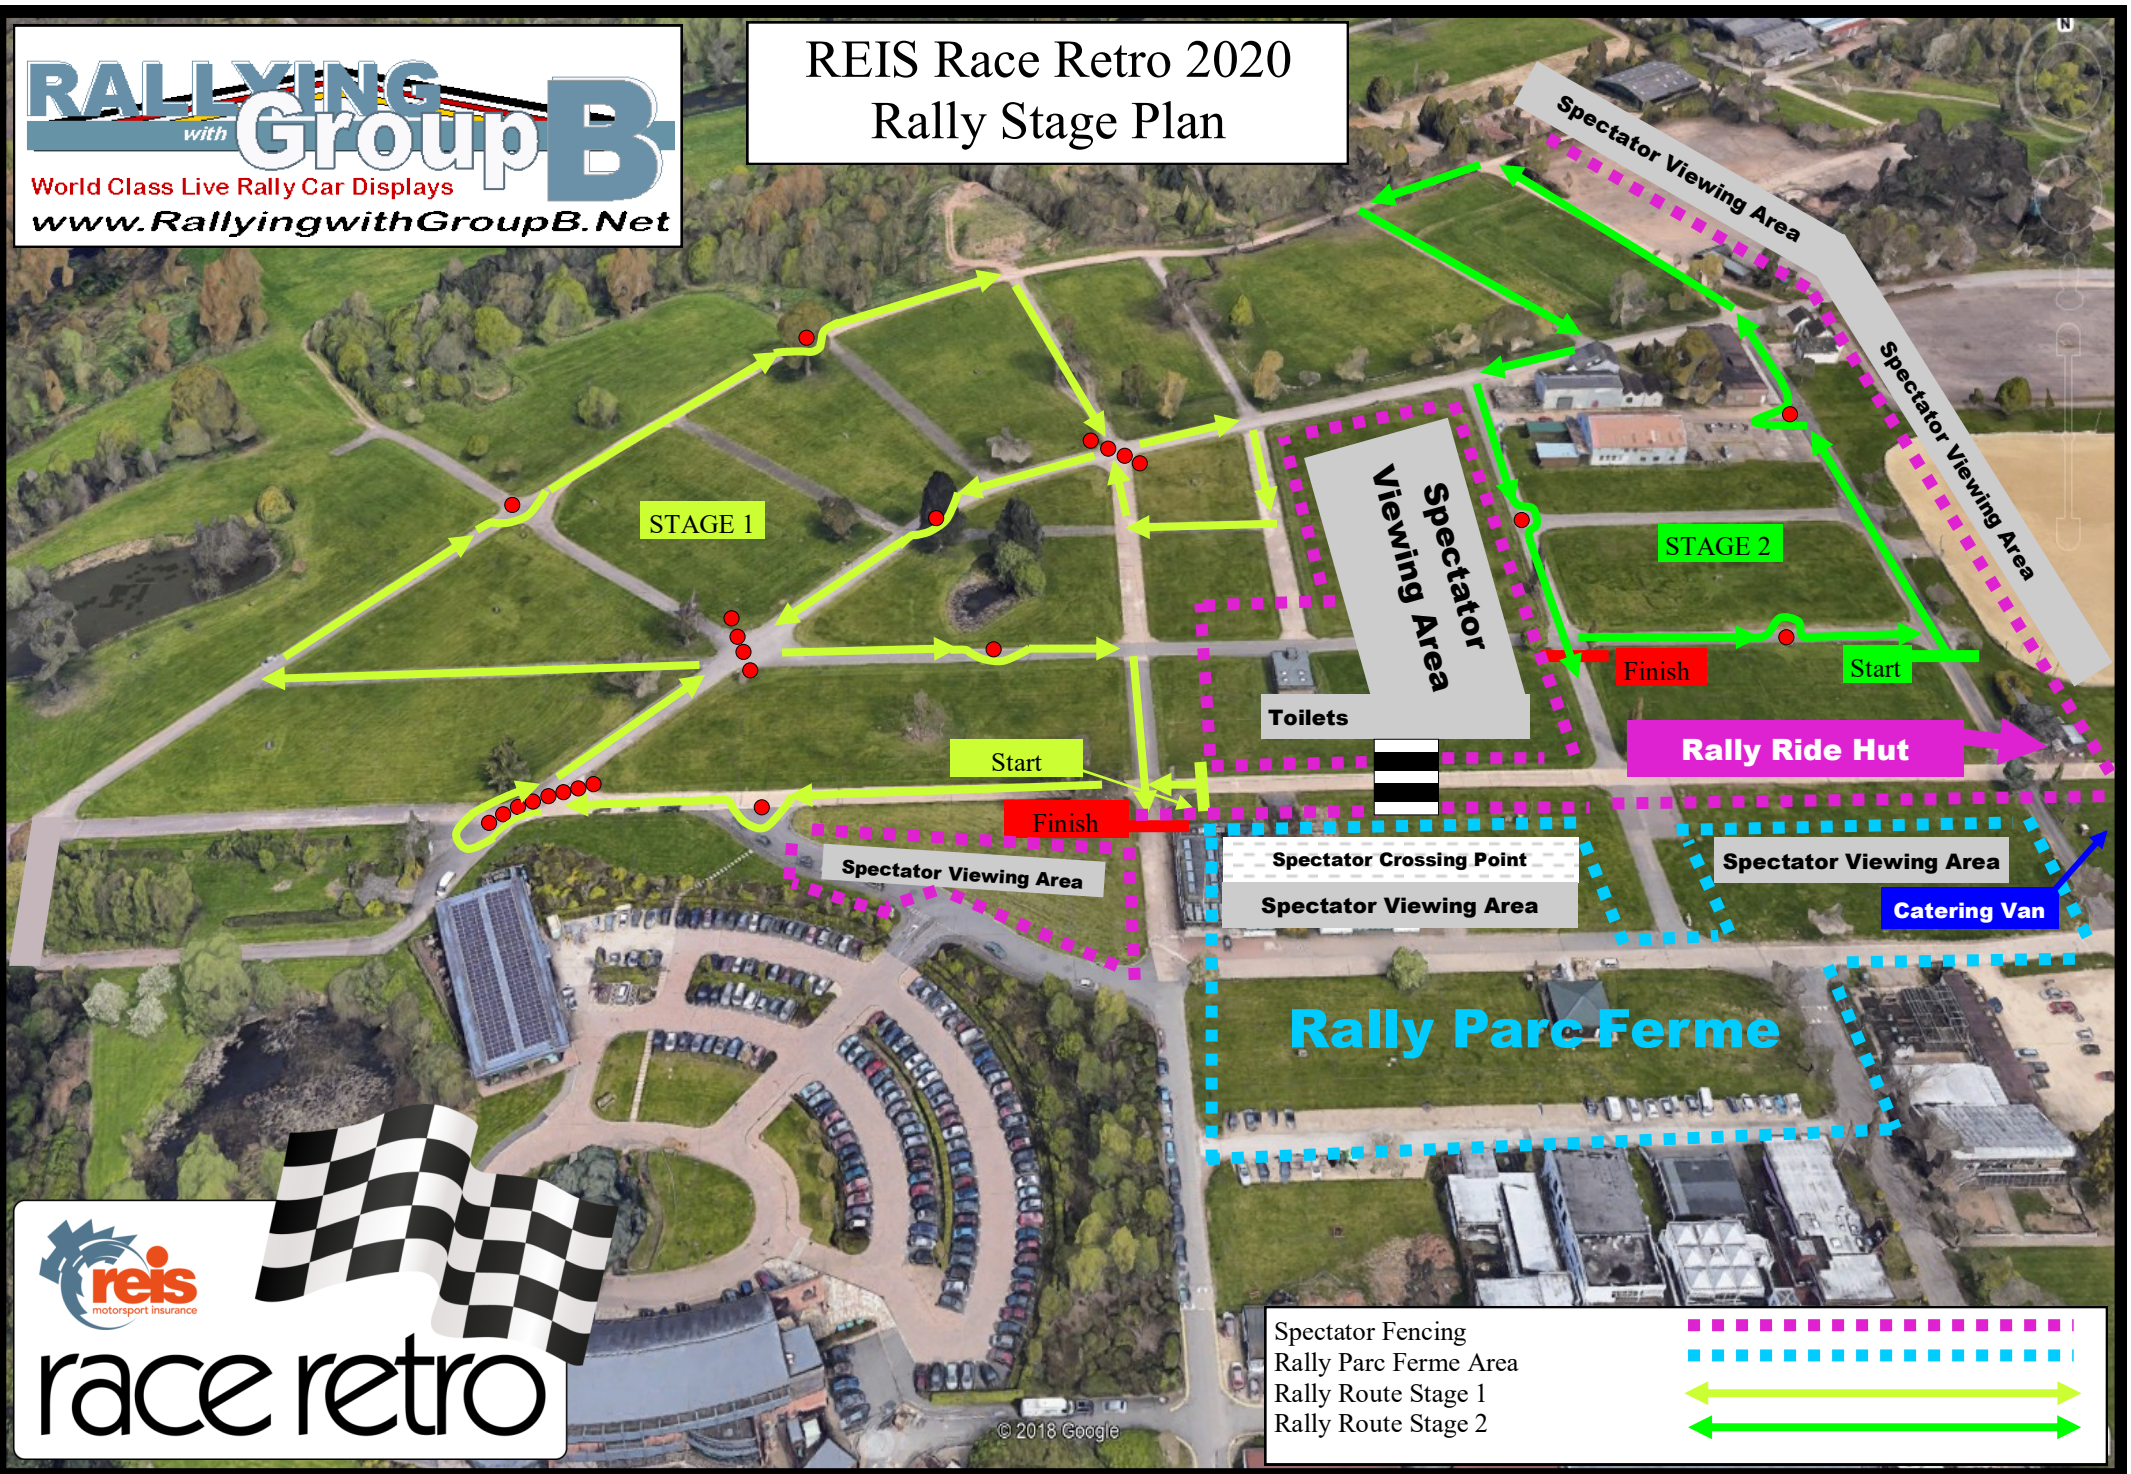

REIS Race Retro 2020
Rally Stage Plan

race retro